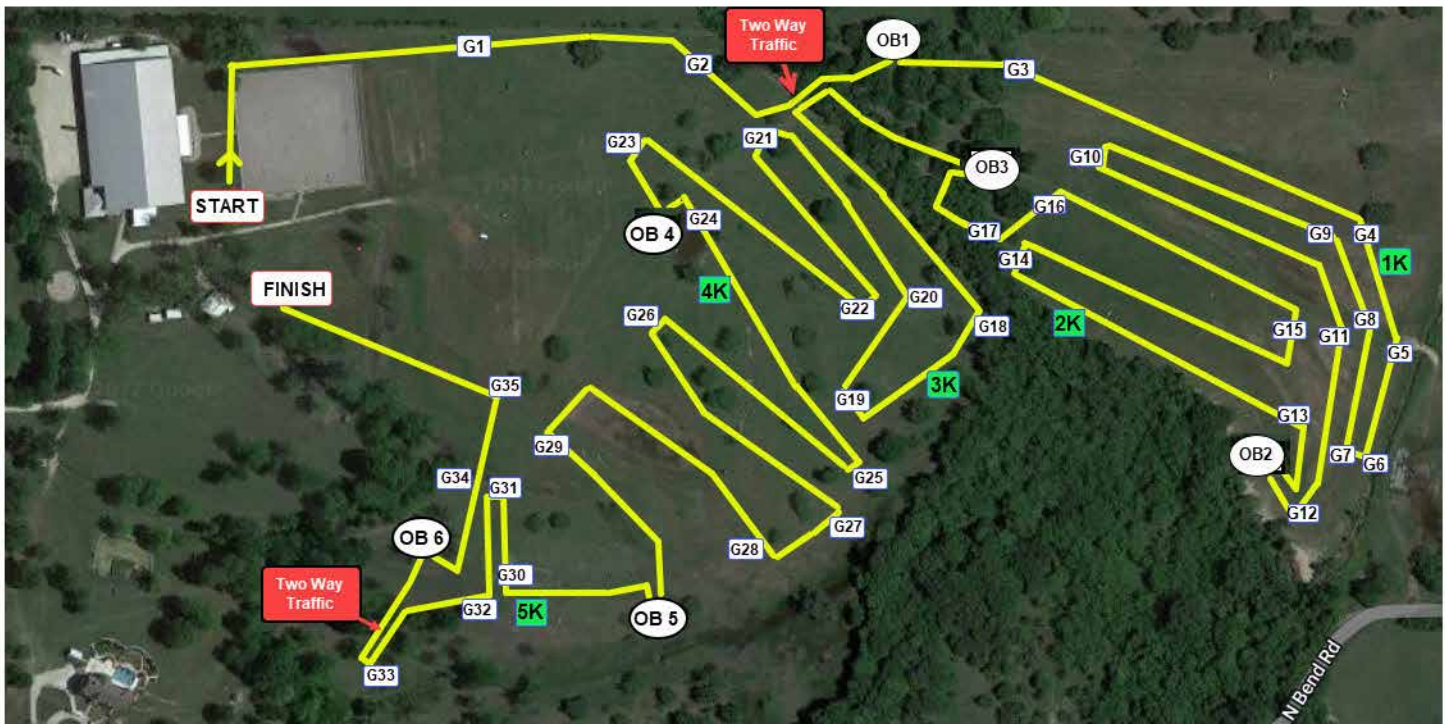

Preliminary all obstacles, gates A-D

updated Nov 1, 11:30 am

Compulsory Turning Flags (Marathon)

Prelim Gates & Obstacles		
Start	2K	G26
G1	G14	G27
G2	G15	G28
Obstacle 1	G16	G29
G3	G17	Obstacle 5
G4	Obstacle 3	5K
1K	G18	G30
G5	3K	G31
G6	G19	G32
G7	G20	G33
G8	G21	Obstacle 6
G9	G22	G34
G10	G23	G35
G11	Obstacle 4	5.93K
G12	G24	Finish
Obstacle 2	4K	
G13	G25	